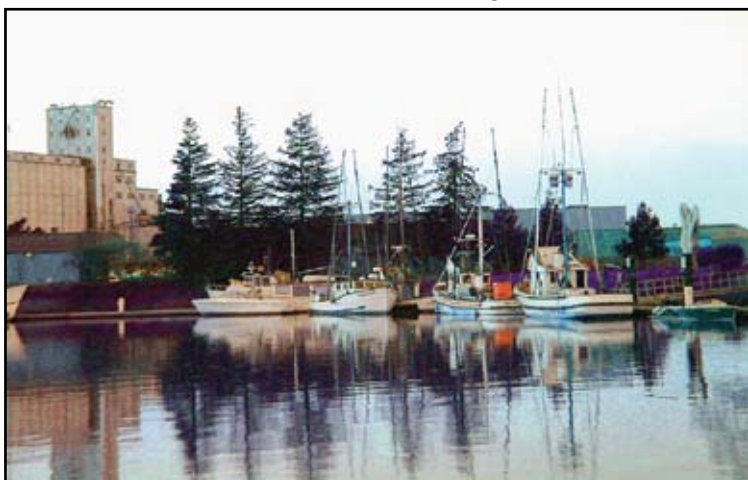

Riverfront Art Gallery

Fine Art Paintings and Photography by over 20 local Artists

132 Petaluma Blvd North
707-775-4ART (4278)
www.riverfrontartgallery.com

Open Tuesday-Sunday 10:30 to 7:00 p.m.
Friday and Saturday until 8:00 p.m.

ARTS

Art in the Garden

Join Dimensions Galleria for "Beyond the Garden Wall," a garden art show featuring some of Sonoma County's most talented artists. The show will open on March 17 and run through May 30, with an artist's reception on Friday, March 19, from 6 to 9 PM.

Dimensions Galleria will take on the look of an outdoor space, which you will enter through an artful gate built by Michael Singer. The exhibit will feature metal sculpture by Sean Paul Lorenz and Susan Spicer; colorful totems and functional ceramics by Alexis Moyer and Suki Diamond; Nuala Creed's playful ceramic children; birdhouses by Ken Rhoads, Mary Laures, and Cheri Degenhardt; Nancy Winn's paper mache figurines; Susan Hersey's illuminated sculptures and wall hangings; and Angela Casazza's mosaic birdbaths, urns and vessels. The walls will be hung with fine art by Barbara Kelly, Mylette Welch, Ruby Newman, and Clay Vajgrt.

Dimensions Galleria is located at 11 Petaluma Blvd. North. Call 707.773.3515 or visit dimensionsgalleria.com for more information.