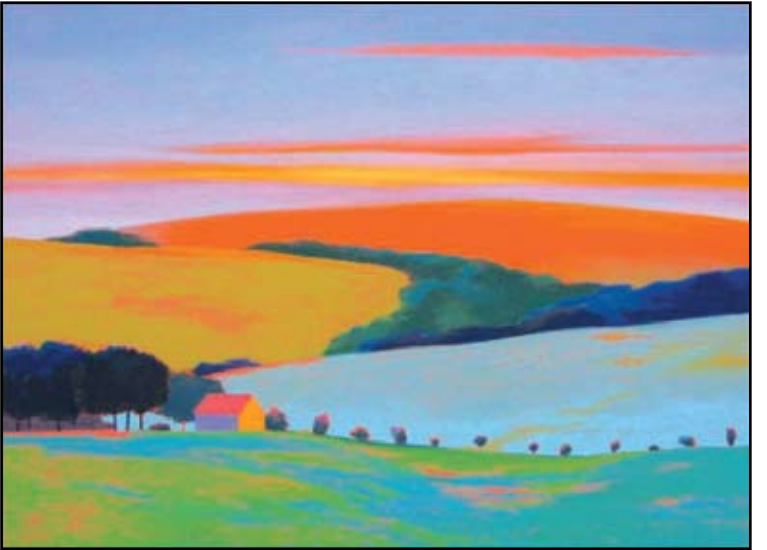

ARTS

Digitage of Barry Gordy & Marvin Gaye by Chris Clark

Self-portrait by Chris Clark

Riverfront Art Gallery, 132 Petaluma Boulevard North in Petaluma, is featuring two new shows by resident artists and three guest artists in February. A joint show entitled "Absolutely Abstract" features photo-paintings by Jerrie Jerné and acrylics by Michele Rosett. Also on view is a group show by resident artists called "A Big Difference" - comprised of works that are different from the artists' usual styles. Featured work by guest artists include pastel landscapes by Deborah Garber (whose "A Different Season" is shown above), oil landscapes by Bill Pfeffer, and photographs by Benjamin Stein. For more information call 707.775.4ART or visit riverfrontartgallery.com.

Motown Art and More at Pelican Art

In February and March, Pelican Art Gallery, at 143 Petaluma Boulevard North in Petaluma, will host an exhibit of art by Chris Clark celebrating Motown's 50th Anniversary, Black History Month and Women's History Month. Clark's work combines photography, image projection, montage and image sculpture. "We call her pieces 'Digitage'" grins Linda Postenrieder, co-owner of Pelican Art Gallery. "Chris worked as a staff photographer for Motown for over a decade and collected an amazing spectrum of images of Motown stars."

The exhibit will include digitage of Motown greats Berry Gordy, Smokey Robinson, the Temptations, the Four Tops, Gladys

Knight, Marvin Gaye, Rick James and Teena Marie. Clark herself recorded for Motown - becoming famous in England as the "white Negress" (meant as a compliment) because the six-foot platinum blonde, blue-eyed soul singer toured with artists who were predominantly black. She is known for songs such as "Do Right Baby Do Right", "Love's Gone Bad", and "I Want To Go Back There Again". She was nominated for an Academy Award for her screenplay for *Lady Sings the Blues*, starring Diana Ross.